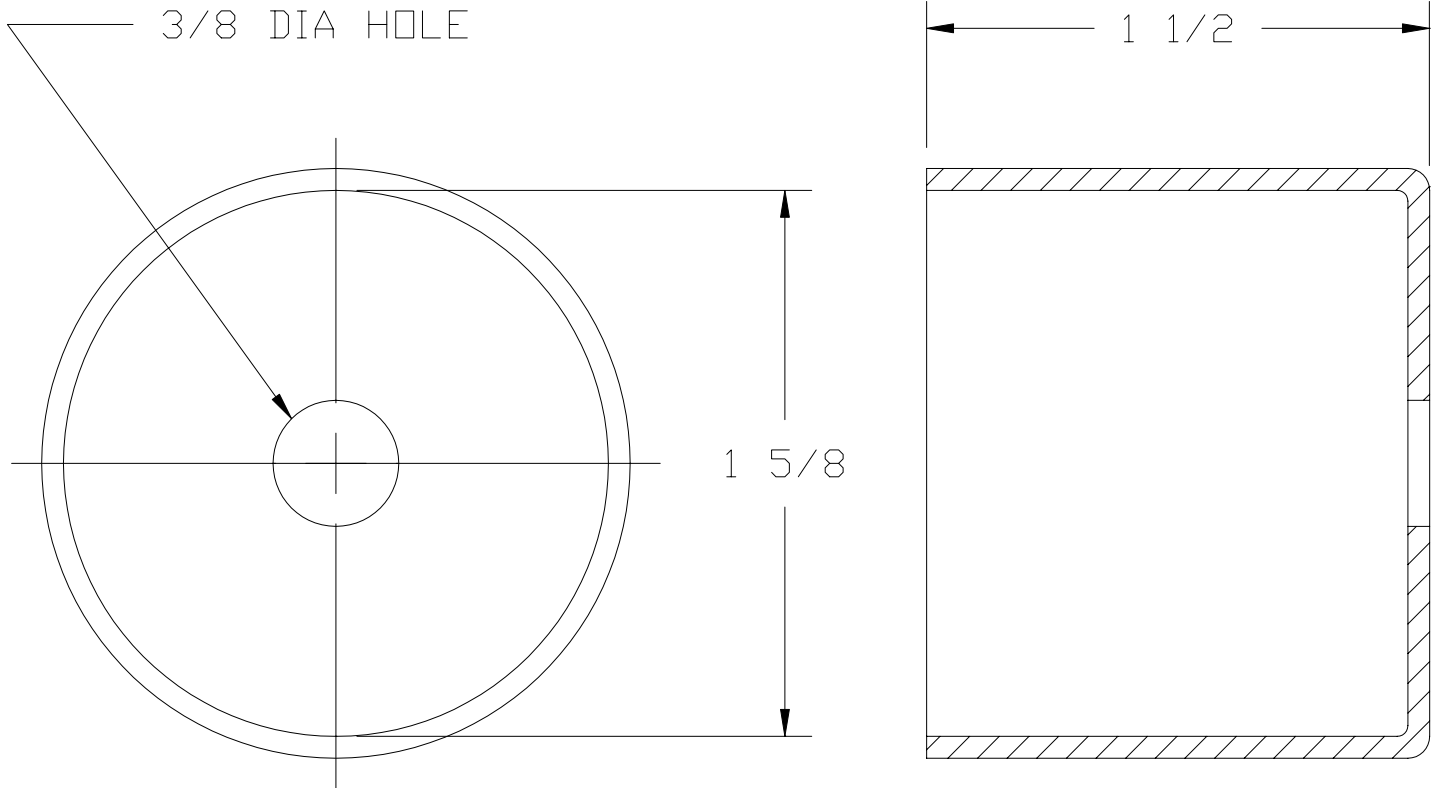

Insulating Boot

Recommended especially for 110Vac & 250Vac models, or any other classic ('SC') Sonalert[®] model where terminal insulation is desired.

Material: Vinyl Color: Black